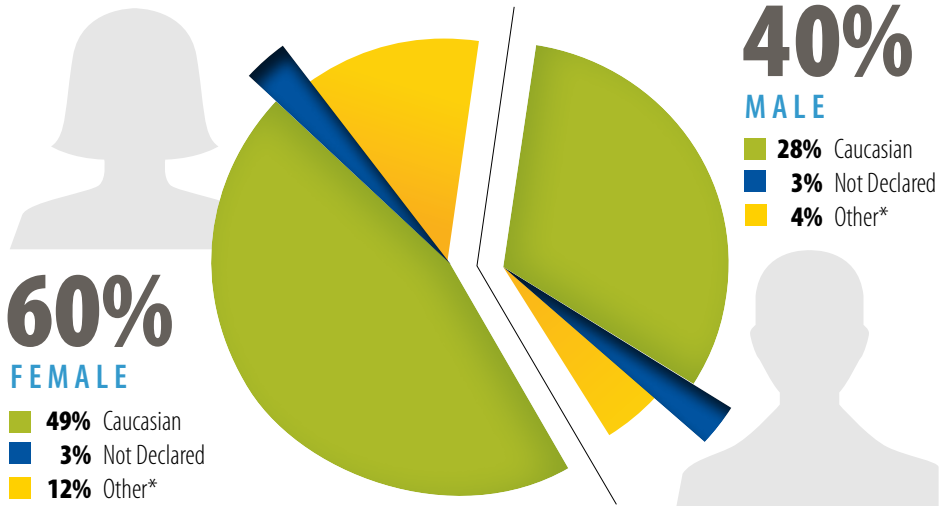

Fast Facts

TOTAL STUDENTS SERVED IN 2018-19

ETHNICITY AND GENDER

*Other category includes Hispanic/Latino, American Indian/Alaskan Native, Asian, Hawaiian/Pacific Islander, Black/African American, and two or more ethnicities.

AGE OF STUDENTS

PART / FULL TIME STUDENTS

DEGREES AND CERTIFICATES

INSTRUCTOR / STUDENT RATIO

JOB PLACEMENT