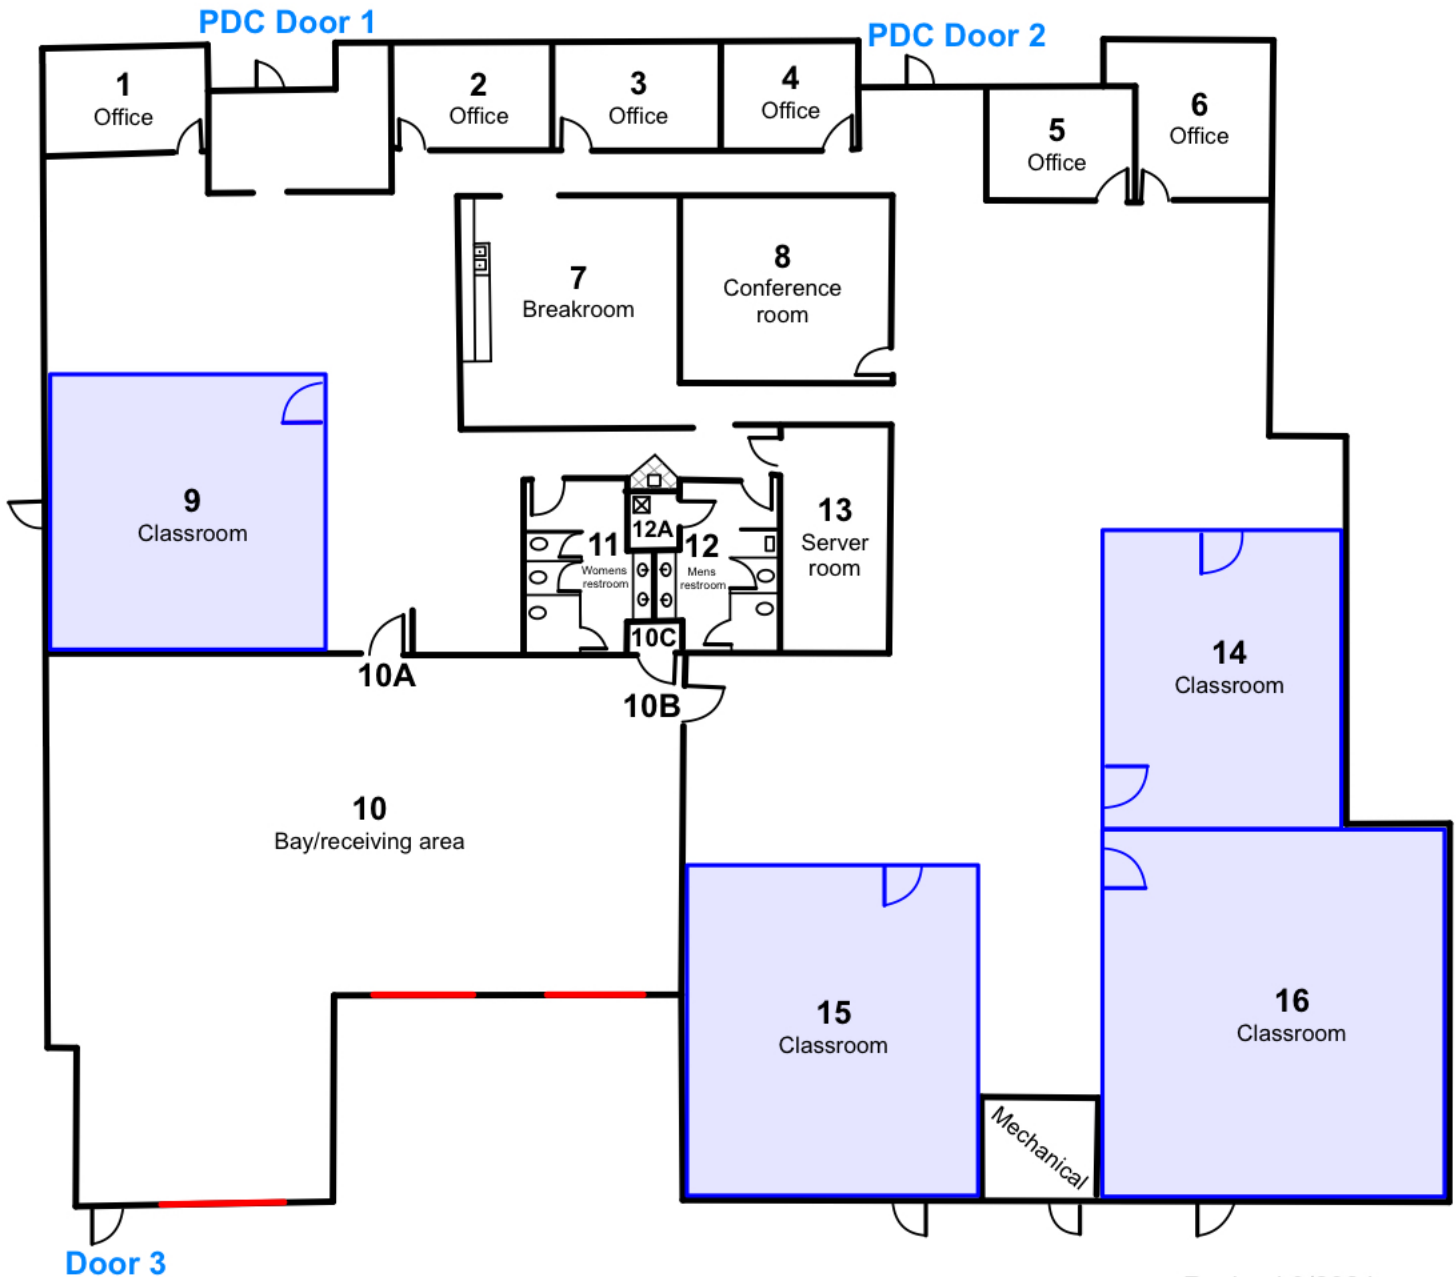

Professional Development Center (PDC) Eastern Idaho Workforce Campus

240 Technology Drive

Revised 9/2024