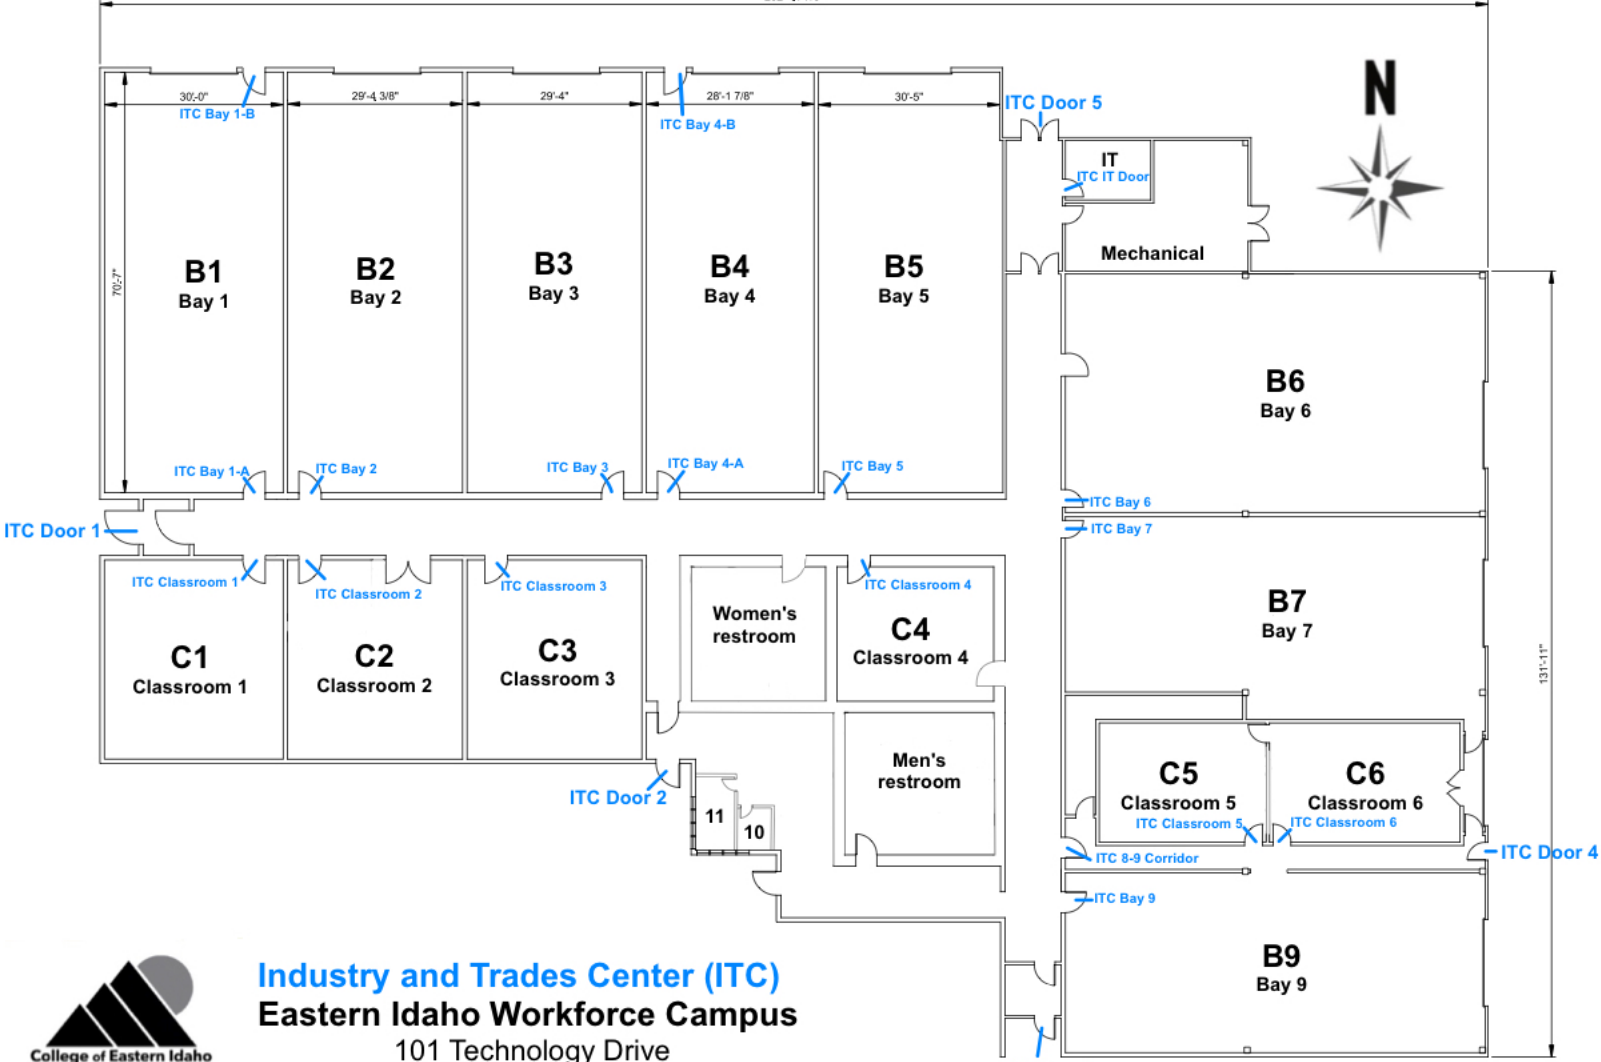

232'-11 7/8"

Industry and Trades Center (ITC)
Eastern Idaho Workforce Campus
 101 Technology Drive

Revised 1/2025